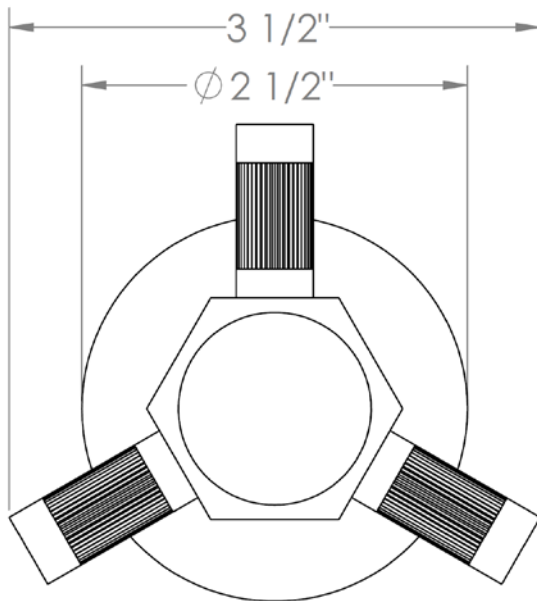

**111-WTR-SP4**  
Wall Valve Trim

**111-WTR-SP5**

Wall Mounted Shower Trim with Alignment Kit

For use with SS-TS200-C, SS-TS200-H, SS-TS150-C, SS-TS150-H, SS-WD2, SS-WD3, SS-VCWD2 or SS-VCWD3 concealed roughs