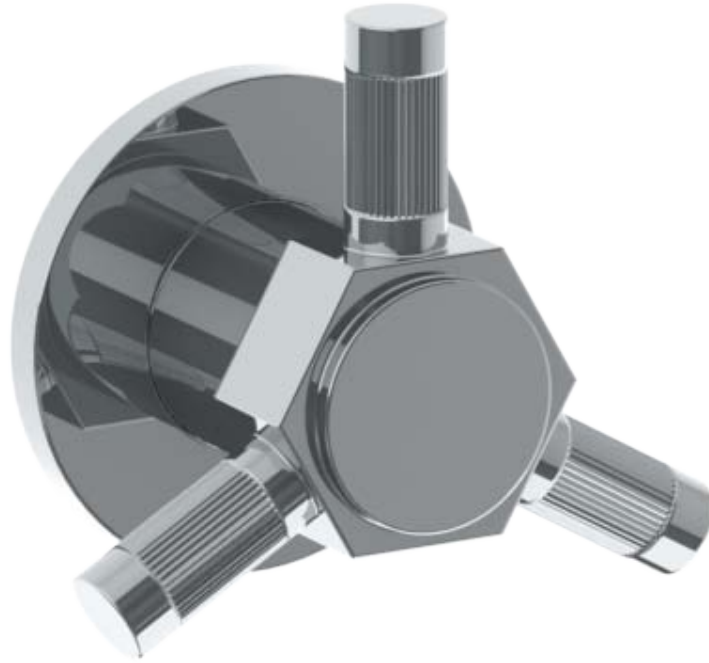

**111-WTR-SP4**  
Wall Valve Trim

**111-WTR-SP5**

Wall Mounted Shower Trim with Alignment Kit

For use with SS-TS200-C, SS-TS200-H, SS-TS150-C, SS-TS150-H, SS-WD2, SS-WD3, SS-VCWD2 or SS-VCWD3 concealed roughs