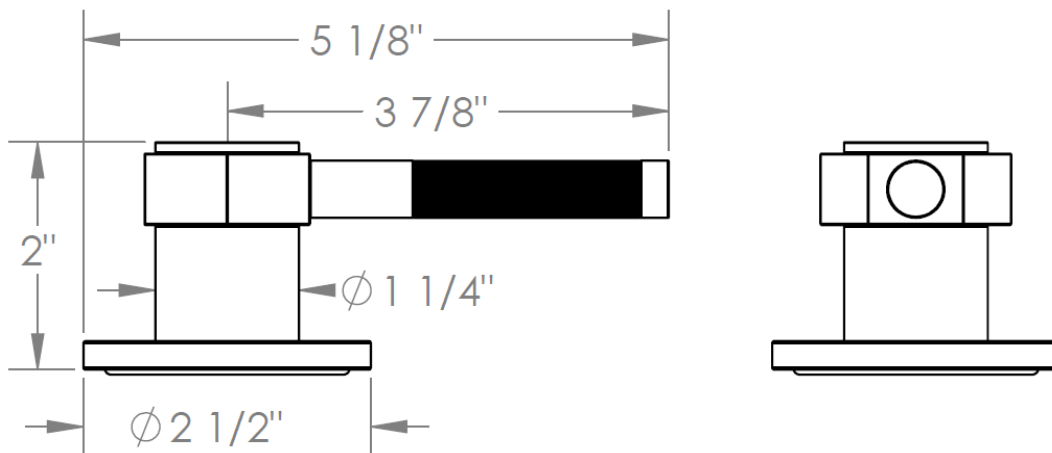

**111-WTR-SP4**  
Wall Valve Trim

**111-WTR-SP5**

Wall Mounted Shower Trim with Alignment Kit

For use with SS-TS200-C, SS-TS200-H, SS-TS150-C, SS-TS150-H, SS-WD2, SS-WD3, SS-VCWD2 or SS-VCWD3 concealed roughs