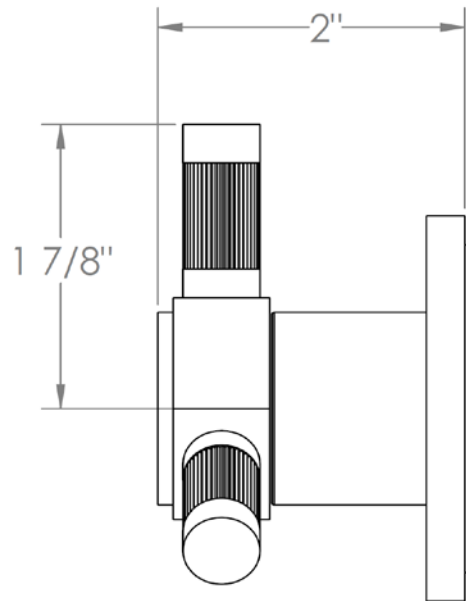

**111-WTR-SP4**  
Wall Valve Trim

**111-WTR-SP5**

Wall Mounted Shower Trim with Alignment Kit

For use with SS-TS200-C, SS-TS200-H, SS-TS150-C, SS-TS150-H, SS-WD2, SS-WD3, SS-VCWD2 or SS-VCWD3 concealed roughs